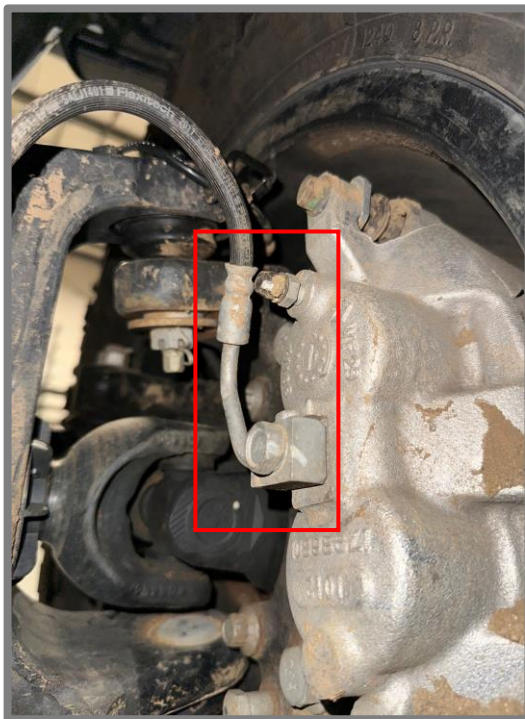

Attention!

Verify that you have the proper brake line kit for your vehicle.

1309100 should only be installed on vehicles with the OEM HD double-piston brake caliper (pictured left)
1309101 should only be installed on vehicles with the OEM Standard single-piston brake caliper (pictured right)

NOTE: Identify which front brake kit you need by comparing your OEM front brake fitting to the photos below

*HD double-piston brake caliper
Use 1309100*